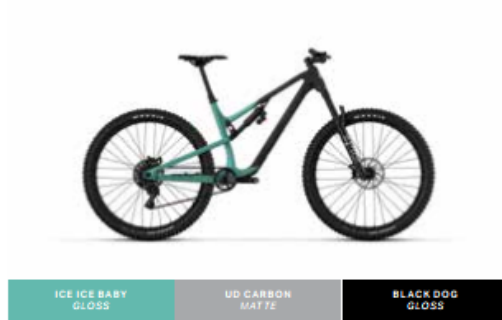

B0191

MSRP

Instinct Carbon 30

Pris: 41 000,-

WHEEL SIZE

XS - SM: 27.5" | SM - XL: 29"

MODEL HIGHLIGHTS

- All new frame, ground up design
- Updated suspension, geometry & features
- Adjustable chainstay length to suit the rider
- Kinematics, fit & wheel size adjusted per size

IMPROVEMENTS OVER PREVIOUS MODEL

- New model

COLOUR 1

Image for colour and graphic reference only. Please refer to specification table. Specifications are subject to change without notice. Regional availability may vary.

Front Triangle	Smoothwall Carbon. Full Sealed Cartridge Bearings. Press Fit BB. Internal Cable Routing. 2-Bolt ISCG05 Tabs. RIDE-9 Adjustable Geometry. 2 Position Axle. 140mm Travel
Chainstay	Smoothwall Carbon
Seatstay	Smoothwall Carbon
Fork	RockShox Pike Select RC 150mm 27.5 = 37mm Offset 29 = 42mm Offset
Rear Shock	RockShox Deluxe Select+ Sealed Bearing Eyelet XS - SM = 190 x 45mm MD - LG - XL = 210 x 52.5mm
F / Brake	Shimano MT4120 4 Piston
R / Brake	Shimano MT4120 4 Piston
F / Rotor	Shimano RT54 180mm
R / Rotor	Shimano RT54 180mm
R / Shifter	Shimano Deore 12spd
R / Derailleur	Shimano Deore 12spd
Crankset	Shimano Deore 27.5 = 34T 29 = 32T
Chainguide	OneUp Top Guide
Bottom Bracket	Shimano SM-BBMT500
Cassette	Shimano Deore 10-51T 12spd
Chain	Shimano M6100
F / Hub	Shimano MT410 15mm Boost
R / Hub	Shimano MT410 Boost 148mm
Spokes	2.0 Stainless
F / Rim	WTB ST i30 TCS 2.0 Tubeless
R / Rim	WTB ST i30 TCS 2.0 Tubeless
F / Rim Tape	Tubeless Ready - Tape / Valves Incl
R / Rim Tape	Tubeless Ready - Tape / Valves Incl
F / Tire	Maxxis Minion DHF 2.5 WT EXO Tubeless Ready
R / Tire	Maxxis Minion DHR II 2.4 WT EXO Tubeless Ready
Headset	FSA Orbit NO.57E
Stem	Rocky Mountain 31.8 AM All Sizes = 40mm
Handlebar	Rocky Mountain AM 780mm
Grips / Tape	Ergon GE1 EVO Lock On
Seatpost	Rocky Mountain Toonie Drop Composite 30.9mm XS - SM = 125mm MD - LG = 150mm XL = 170mm
Saddle	WTB Volt Race 142